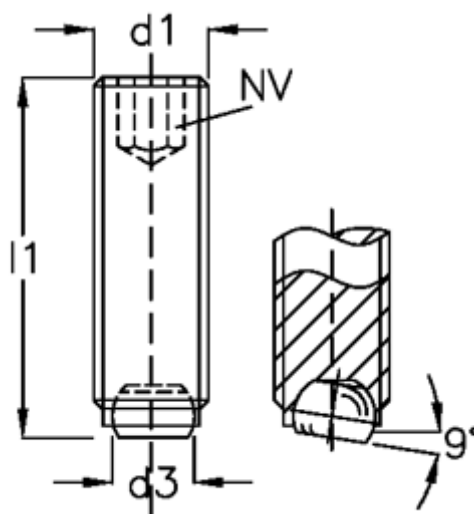

Article number: 20904659

Description: E+G Ball point screw
GN 605-M10-25-V

Measures

d1	= M10
d2	= 7.0
d3	= 6.0
Internal hexagon	= 5
l1	= 25